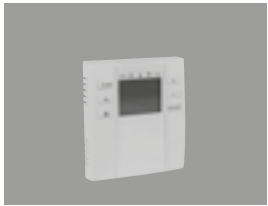

Digital chrono thermostat / Chrono thermostat digital
Der digital Chrono thermostat / Crono thermostat digital

art*	
T11